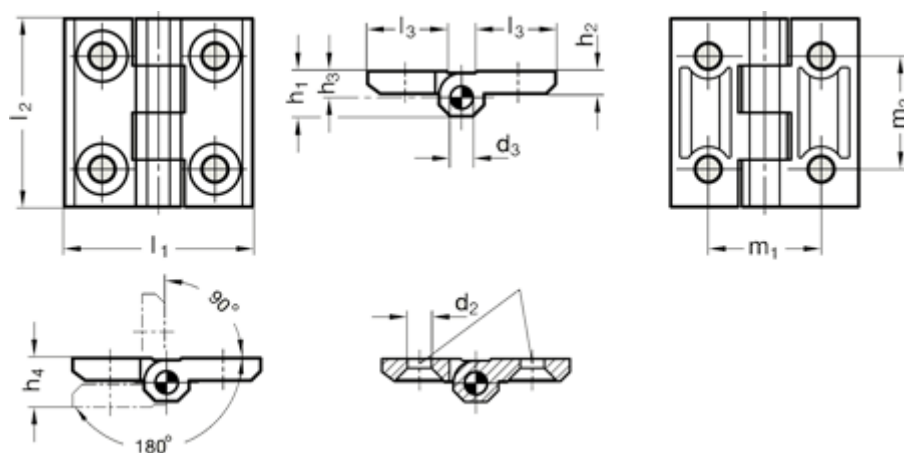

Data Sheet

Article number: 20237NI3030AGS
Description: E+G Hinge
GN 237-NI-30-30-A-GS

Measures

| | | | |
|----------|-------|----|------|
| d2 | = 4.3 | l3 | = 11 |
| d3 | = 3 | M1 | = 18 |
| h1 | = 7.5 | M2 | = 18 |
| h2 | = 4 | | |
| h3 | = 4.5 | | |
| h4 + 0.5 | = 9 | | |
| l1 | = 30 | | |
| l2 | = 30 | | |